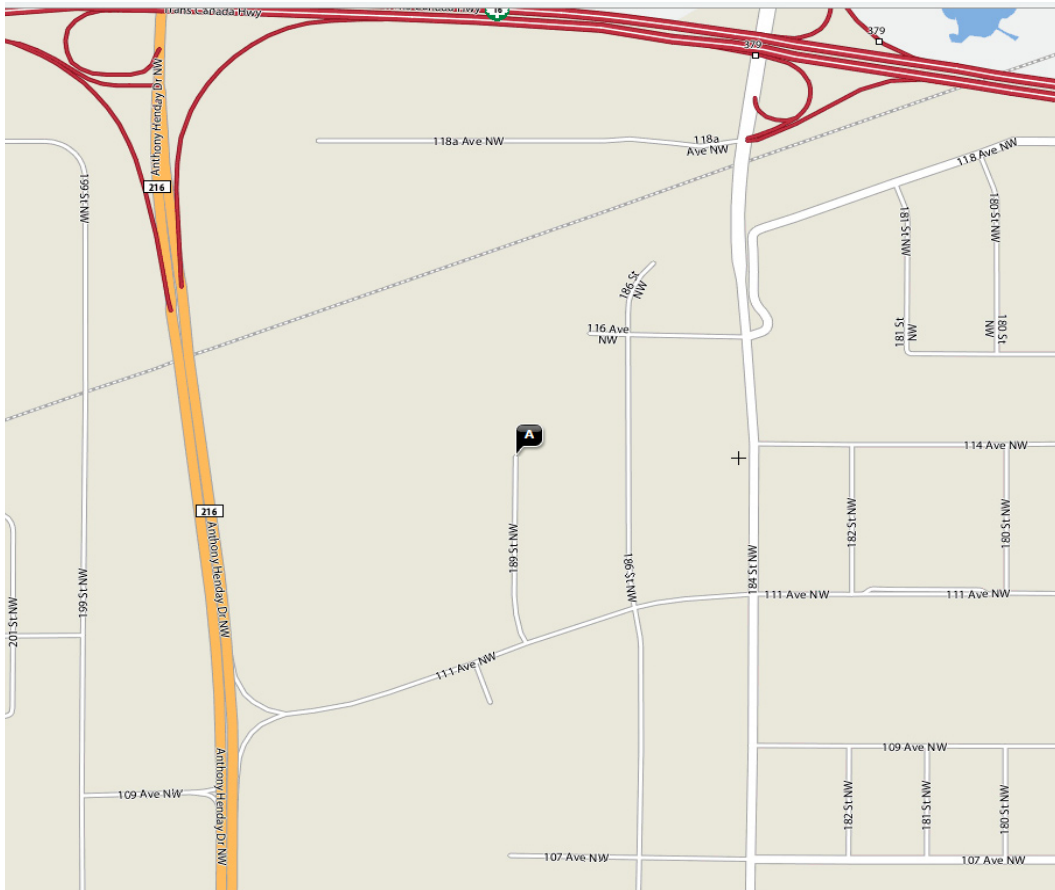

## Edmonton

Texcan's state-of-the-art 200,000 sq ft distribution centre is located approximately 40 km from the airport.

11330 - 189 Street NW  
Edmonton, AB T5S 2V6  
Tel: 780.944.9331  
Fax: 780.486.3182  
Toll Free: 1.800.252.7545  
Toll Free Fax: 1.877.486.3182

Directions from Airport		Approx. Distance
1.	Head South on Airport Rd.	2.6 km
2.	Merge onto Highway #2 North, and drive towards Edmonton	14.3 km
3.	Exit onto Highway 216 W / Anthony Henday Dr NW	
4.	Drive west, and exit onto 111 Ave NW	23 km
5.	Continue straight on 111 Ave	1 km
6.	Turn left at 189 St NW	0.3 km