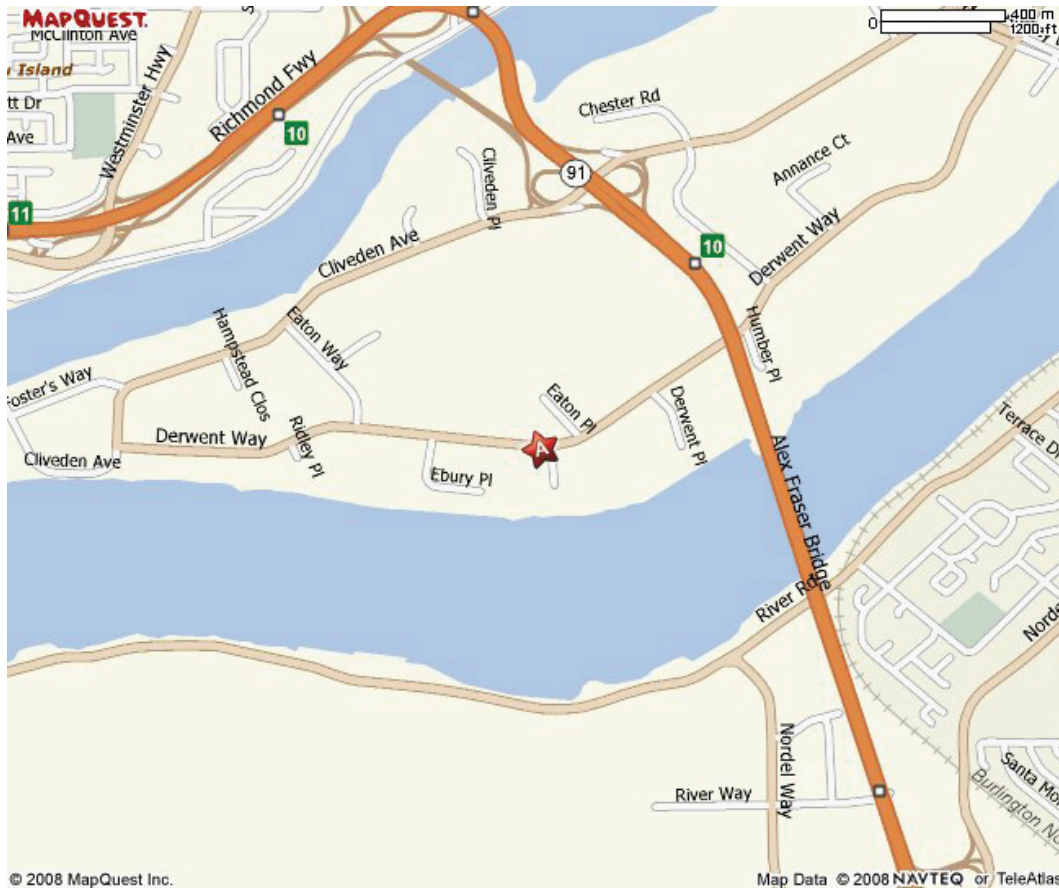

Vancouver

Texcan's Vancouver sales and distribution centre is located in the suburb of Delta.

1420 Derwent Way
Delta, BC V3M 6H9
Tel: 604.528.3600
Fax: 604.528.3790
Toll Free: 1.800.665.1025
Toll Free Fax: 1.877.606.1090

| Directions from Airport | | Approx. Distance |
|-------------------------|---|------------------|
| 1. | From the airport, head west on Grant McConachie Way | 2.6 km |
| 2. | Take the ramp onto Sea Island Way, and continue to Highway 99 | 2.1 km |
| 3. | Merge onto Highway 99 South | 0.4 km |
| 4. | Take exit #37, to Highway 91 | 3 km |
| 5. | Head east on Highway 91 | 8.3 km |
| 6. | Take exit #11 for Highway 91A towards Annacis Island | 2.4 km |
| 7. | Turn right onto Cliveden Ave. | 0.9 km |
| 8. | Turn left at Eaton Way | 0.5 km |
| 9. | Turn left at Derwent Way | 0.5 km |