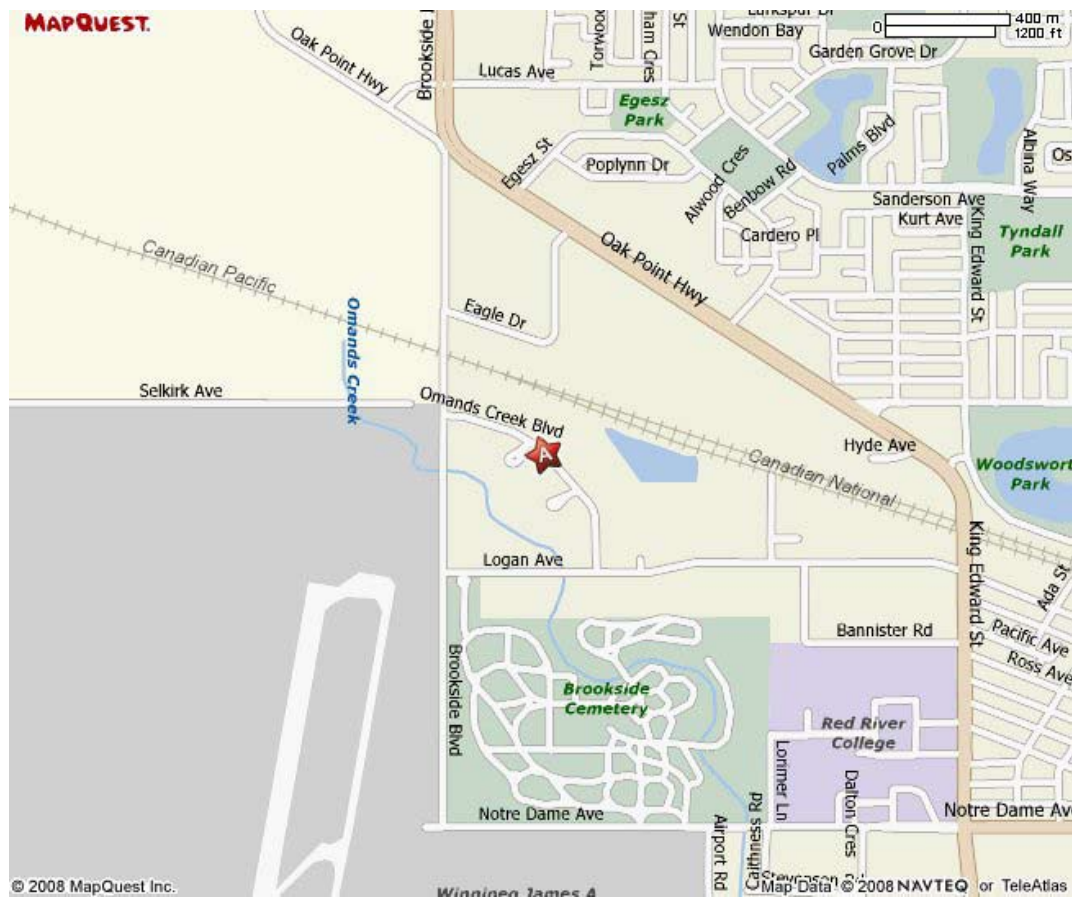

Winnipeg

Texcan's Saskatoon sales and distribution centre is located approximately 3 km from the airport.

#2 - 130 Omand's Creek Blvd.
Winnipeg, MB R2R 1V7
Tel: 204.982.9290
Fax: 204.661.8459
Toll Free: 1.800.665.2491
Toll Free Fax: 1.877.661.8459

Directions from Airport		Approx. Distance
1.	Head east on Wellington Ave. toward Century St.	2 km
2.	Turn left on Centry St., which then merges with King Edward St.	1.2 km
3.	Continue on King Edward St.	1.5 km
4.	Turn left at Logan Ave.	1.2 km
5.	Turn right on Omand's Creek Blvd.	0.5 km